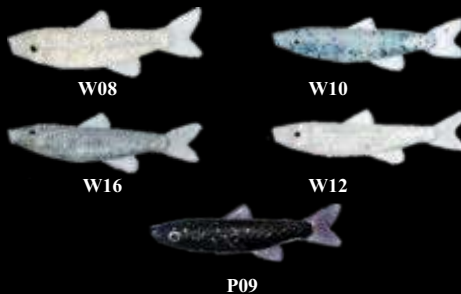

POWER BAIT'S
Dansel ...the lures that fishes like!

TOP SHAD	8 Cm	Soft worm
CORES	G25 - B12 - P09 - W15 - C04 - W13 - C08 - G10 - C10 - W16	

TOP SHAD

SEA CRAW	7 Cm	Soft worm
CORES	W08 - W14 - W10 - W13 - W09	

SEA CRAW

GUPPY	7 Cm	Soft worm
CORES	W08 - W10 - P09 - W16 - W12	

GUPPY

OSGUINHA	5,5 Cm	Soft worm
CORES	130 - 58 - 23 - 70	

OSGUINHA