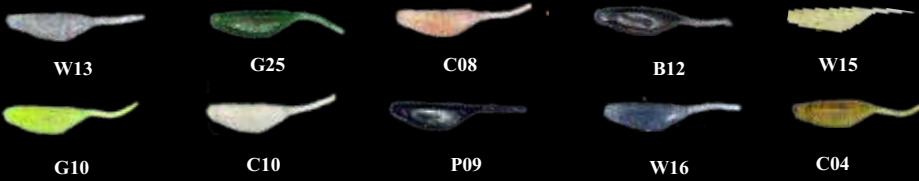

POWER BAIT'S
Dansel ...the lures that fishes like!

TOP SHAD	8 Cm	Soft worm
CORES	G25 - B12 - P09 - W15 - C04 - W13 - C08 - G10 - C10 - W16	

TOP SHAD

SEA CRAW	7 Cm	Soft worm
CORES	W08 - W14 - W10 - W13 - W09	

SEA CRAW

GUPPY	7 Cm	Soft worm
CORES	W08 - W10 - P09 - W16 - W12	

GUPPY

OSGUINHA	5,5 Cm	Soft worm
CORES	130 - 58 - 23 - 70	

OSGUINHA